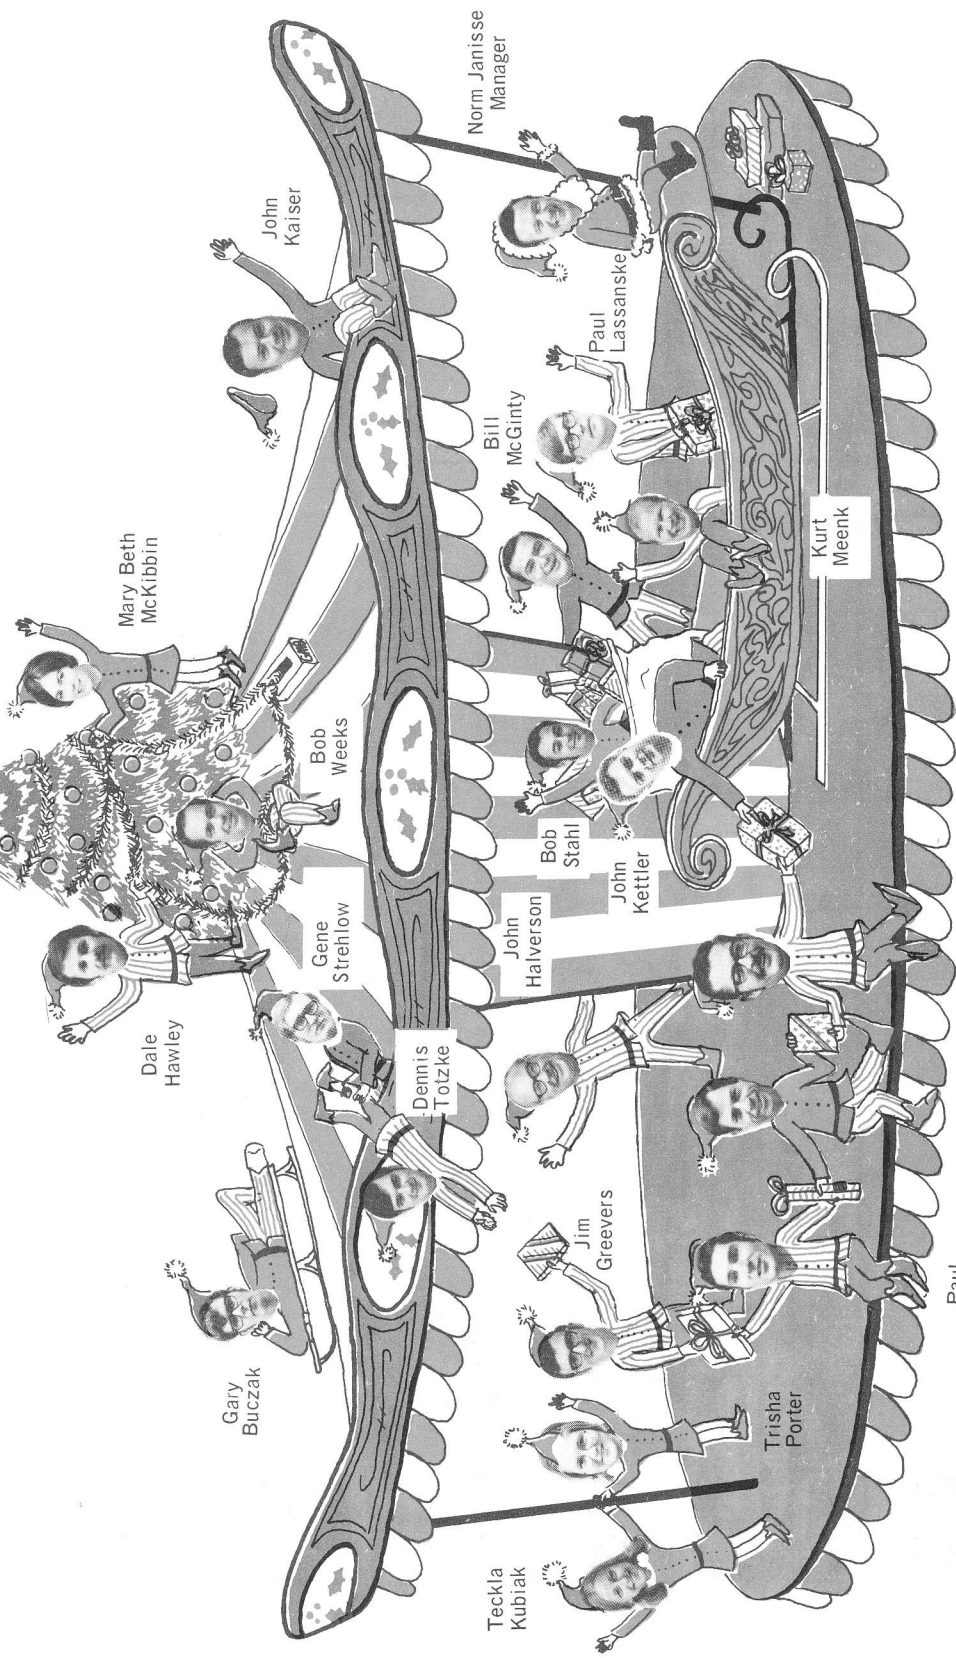

MONITORING THE FIELD

Gene Strehlow
14-243

December, 1972

Issued by Field Engineering
Johnson Service Co., Milwaukee, Wis.

Vol. 16, No. 12

MAY YOU BE MERRY

ALL THE YEAR 'ROUND

Season's Greetings

George Maxwell